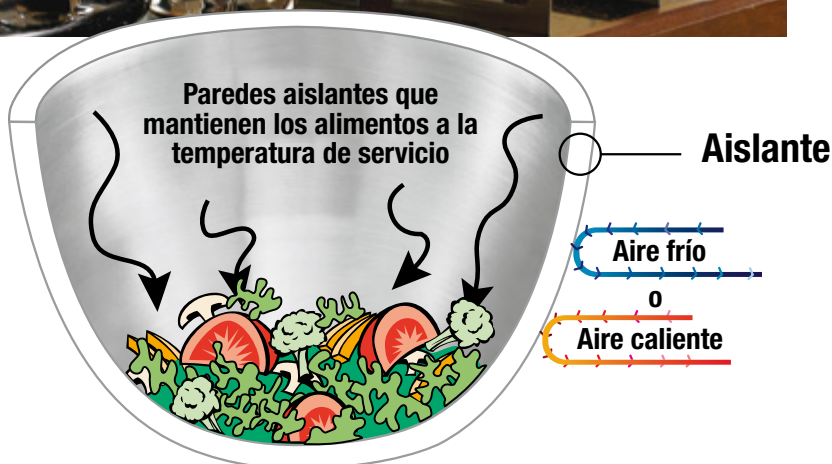

- No emplee limpiadores a base de amoníaco, ni materiales abrasivos. No usar esponjas o estropajos metálicos para limpiar. Dañan gravemente la superficie exterior.
- Sólo debe lavarse a mano. NO utilizar lavavajillas.
- No transpiran
- No es necesario precalentar o enfriar
- El interior satinado disimula el desaster por uso de la pieza.