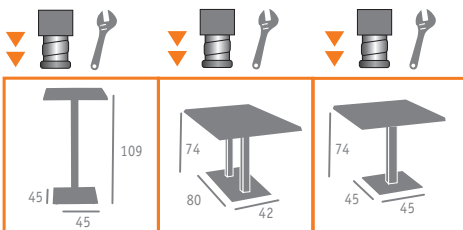

Ref. 9186

Ref. 9811

Ref. 9877

▶▶ MESA MOD. MUNICH
ALUMINIO PINTADO GRAFITO
TABLERO COMPACT ANTÁRTIDA