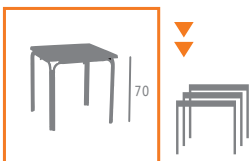

▶▶ MESA DOBLE PATA (Ø 30 x 2P)
TABLERO VINTAGE GRIS

Ref. 8077DP
Ref. 8088DP