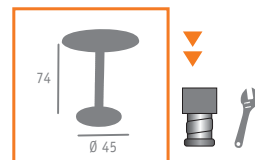

- ▶▶ MESA MOD. GRAN ROMA
- BASE ALUMINIO INTERIOR PLANCHA ACERO
- COLUMNA ALUMINIO
- TABLERO COMPACT ROJO

Ref. 9545