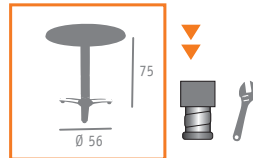

- ▶▶ MESA MOD. DINAMARCA
- BASE ACERO INTERIOR HIERRO FUNDIDO
- COLUMNA ALUMINIO
- TABLERO BAMBÚ

Ref. 9660

- ▶▶ MESA MOD. DINAMARCA
- BASE ACERO INTERIOR HIERRO FUNDIDO
- COLUMNA ALUMINIO
- TABLERO BAMBÚ