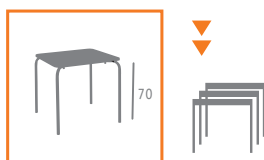

▲ MESA PATA (Ø 30)  
REF. 8080 - Ø 80  
TABLERO MOSAICO AZUL

Ref. 8080

▲ MESA PATA (Ø 30)  
REF. 8060 - Ø 60  
TABLERO INOX REPULSADO

Ref. 8060  
Ref. 8070

▶▶ MESA PATA (Ø 30)  
REF. 8066 - 60x60  
REF. 8077 - 70x70  
TABLERO COMPACT BLANCO