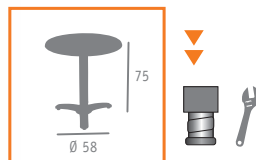

- ▶▶ MESA MOD. SUECIA
- BASE ACERO INTERIOR HIERRO FUNDIDO
- COLUMNA ALUMINIO
- TABLERO BAMBÚ

Ref. 9360

- ▶▶ MESA MOD. SUECIA
- BASE ACERO INTERIOR HIERRO FUNDIDO
- COLUMNA ALUMINIO
- TABLERO BAMBÚ