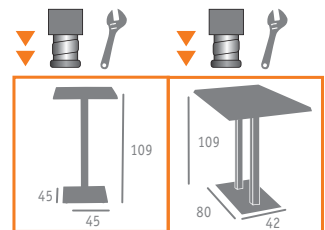

Ref. 9850

Ref. 9811

Ref. 9888

▶▶ MESA MOD. MUNICH ALTA  
ALUMINIO PINTADO BLANCO  
TABLERO COMPACT NOGAL AMERICANO

▶▶ MESA MOD. MUNICH ALTA  
ALUMINIO PINTADO BLANCO  
TABLERO COMPACT NOGAL AMERICANO

Ref. 9186