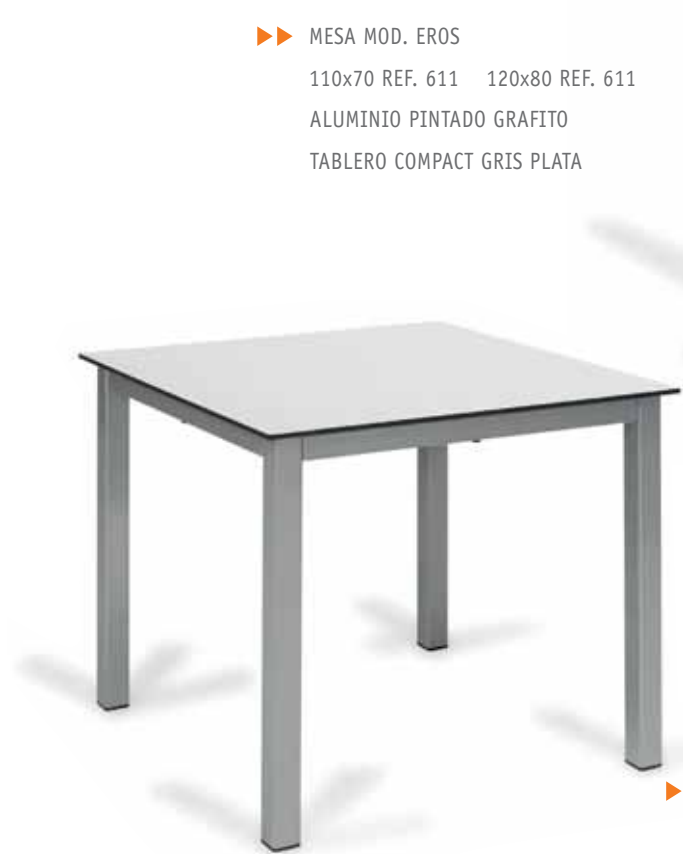

▶▶ MESA MOD. EROS
110x70 REF. 611 120x80 REF. 611
ALUMINIO PINTADO GRAFITO
TABLERO COMPACT GRIS PLATA

▶▶ MESA MOD. EROS
70x70 REF. 677 80x80 REF. 688 90x90 REF. 699
ALUMINIO PINTADO GRIS
TABLERO COMPACT BLANCO