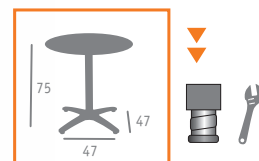

- ▶▶ MESA MOD. DINAMARCA
- BASE ACERO INTERIOR HIERRO FUNDIDO
- COLUMNA ALUMINIO
- TABLERO BAMBÚ

Ref. 9607