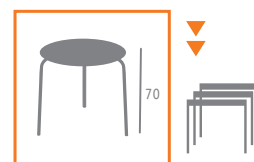

▲ MESA PATA (Ø 30)  
REF. 8080 - Ø 80  
TABLERO MOSAICO AZUL

Ref. 8080

▲ MESA PATA (Ø 30)  
REF. 8060 - Ø 60  
TABLERO INOX REPULSADO

Ref. 8060  
Ref. 8070

▶▶ MESA PATA (Ø 30)  
REF. 8066 - 60x60  
REF. 8077 - 70x70  
TABLERO COMPACT BLANCO