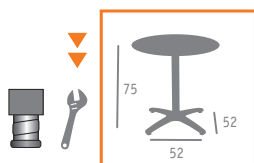

- ▶▶ MESA MOD. SUECIA
- BASE ACERO INTERIOR HIERRO FUNDIDO
- COLUMNA ALUMINIO
- TABLERO BAMBÚ