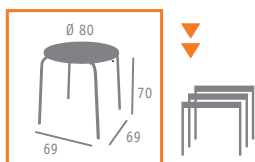

Ref. 8080

▲ MESA PATA (Ø 30)
REF. 8060 - Ø 60
TABLERO INOX REPULSADO